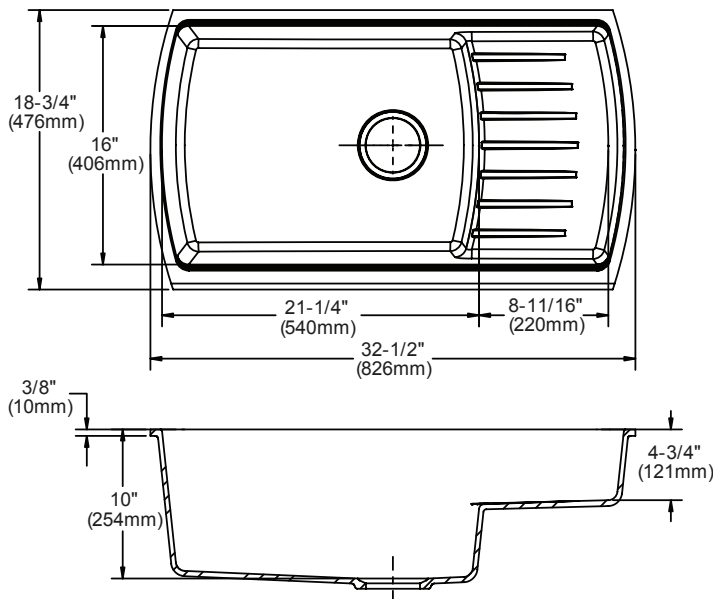

DESIGN FEATURES

Bowl Depth: 10" (254mm).
Rim Height: 3/8" (10mm).
Material: Elkay Quartech.
Color Options with natural accents: Black (BK), Husk (HK), Java (JV) or White (WH).
Reversible design, sink can be rotated so work area is on the left.

OTHER

Drain Opening: 3-1/2" (89mm).
These sinks comply with ANSI Z124.6 and CSA B45-02.

These sinks are listed by the International Association of Plumbing and Mechanical Officials as meeting the requirements of the Uniform Plumbing Code.

SINK DIMENSIONS*

Model Number	Overall		Inside Bowl			Cutout in Countertop	Minimum Cabinet Size
	L	W	L	W	D		
ELQTU342210LBK						See Template**	36" (914mm)
ELQTU342210LWH	32-1/2"	18-3/4"	21-1/4"	16"	10"		
ELQTU342210LHK	(826mm)	(476mm)	(540mm)	(406mm)	(254mm)		
ELQTU342210LJV							

*Length is left to right. Width is front to back.

**Template and countertop mounting clips are packed with every sink.

Model ELQTU342210

Installation Profile

The template provides the only type of installation recommended by Elkay.