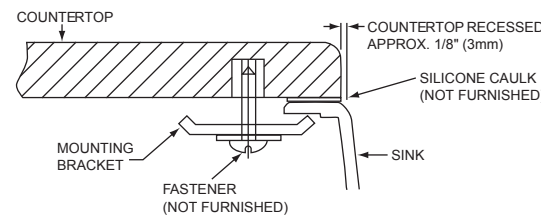

DESIGN FEATURES

Bowl Depth: 10" (254mm).
Rim Height: 3/8" (10mm).
Material: Elkay Quartech.
Color Options with natural accents: Black (BK), Husk (HK), Java (JV) or White (WH).
Reversible design, sink can be rotated so work area is on the left.

SINK DIMENSIONS*

Model Number	Overall		Inside Bowl			Cutout in Countertop	Minimum Cabinet Size
	L	W	L	W	D		
ELQTU342210LBK						See Template**	36" (914mm)
ELQTU342210LWH	32-1/2"	18-3/4"	21-1/4"	16"	10"		
ELQTU342210LHK	(826mm)	(476mm)	(540mm)	(406mm)	(254mm)		
ELQTU342210LJV							

*Length is left to right. Width is front to back.

**Template and countertop mounting clips are packed with every sink.

Model ELQTU342210

Installation Profile

The template provides the only type of installation recommended by Elkay.